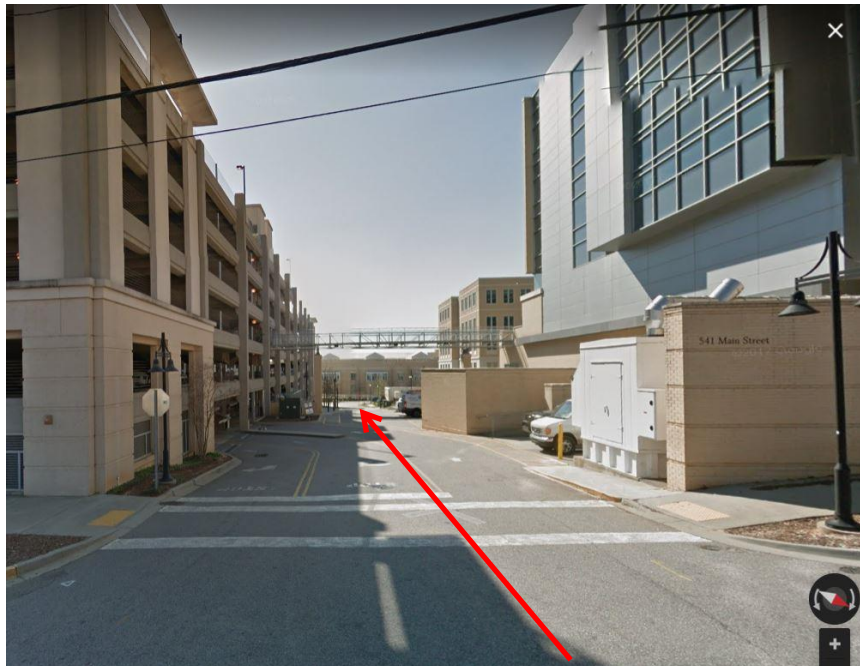

Map of 550 Assembly Street, Columbia 29201:

Main Street entrance to garage:

Hourly entrance is down this lane from Main Street

Assembly Street entrance to garage:

Hourly entrance is here from Assembly Street