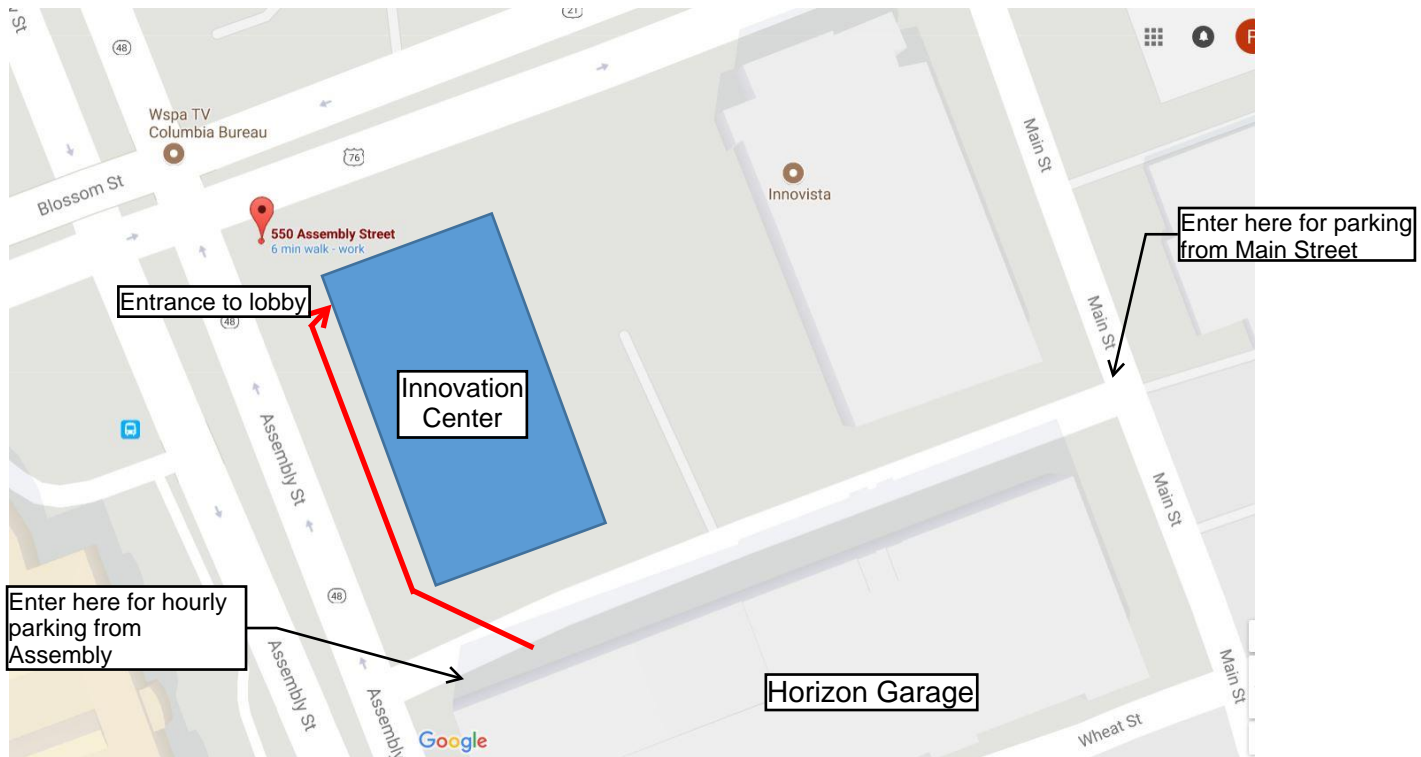

Map of 550 Assembly Street, Columbia 29201:

Main Street entrance to garage:

Hourly entrance is down this lane from Main Street

Assembly Street entrance to garage:

Hourly entrance is here from Assembly Street