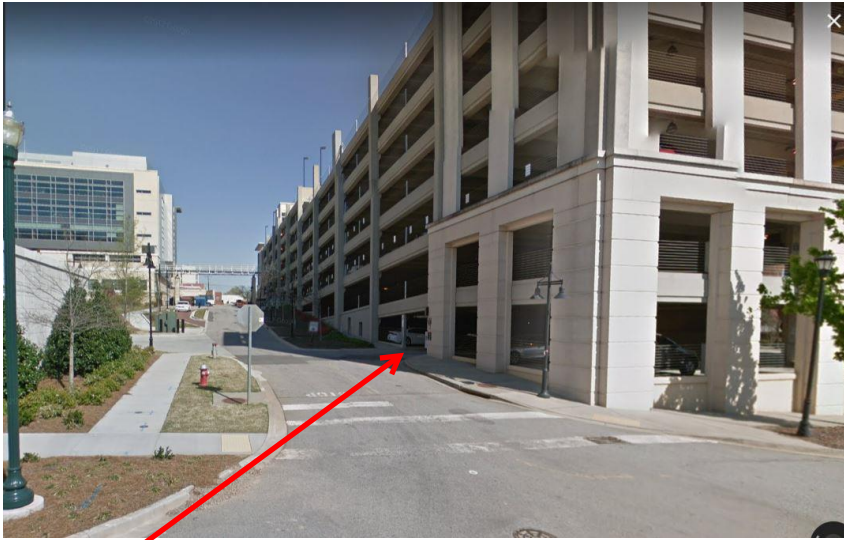

Map of 550 Assembly Street, Columbia 29201:

Main Street entrance to garage:

Hourly entrance is down this lane from Main Street

Assembly Street entrance to garage:

Hourly entrance is here from Assembly Street